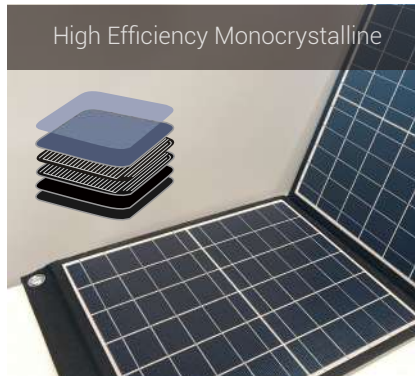

High Efficiency Monocrystalline