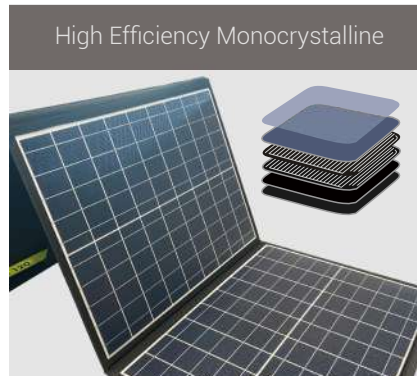

High Efficiency Monocrystalline