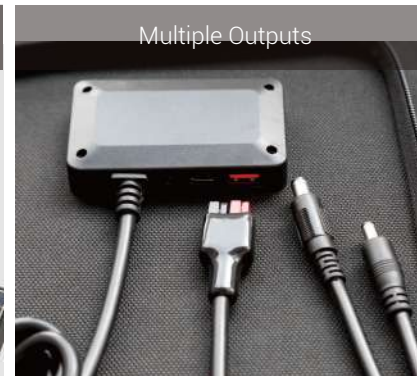

Unfolded Size: 1755\*520\*25mm  
Folded Size: 520\*405\*50mm  
Weight: 4.6kg

QC3.0

Type-C

Water-Resistant & Anti-Wear

High Efficiency Monocrystalline

Multiple Outputs

45° Stand & Hanging Hole