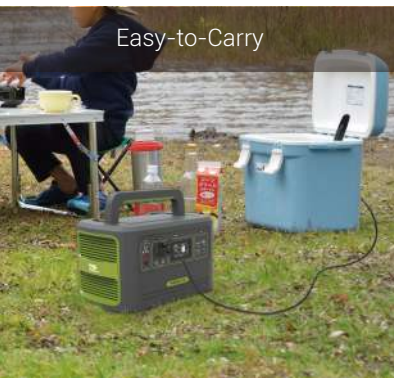

## Power Station

Pure Sine Wave

Freeman 300

Freeman 500

Freeman 1300

DRIVING TOUR

PHOTOGRAPHY

FISHING