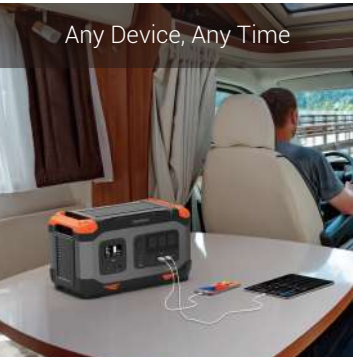

Any Device, Any Time

Variety of Powering  
Options(AC,DC 12V&USB)

Your Outdoor Partner