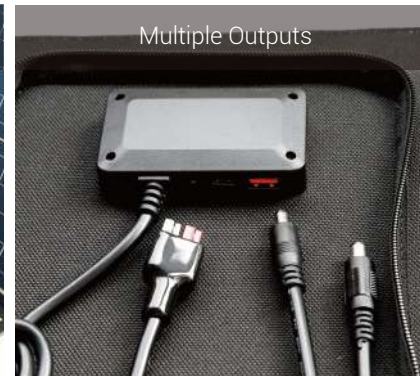

### Type-C

Water-Resistant & Anti-Wear

High Efficiency Monocrystalline

Multiple Outputs

45° Stand & Hanging Hole