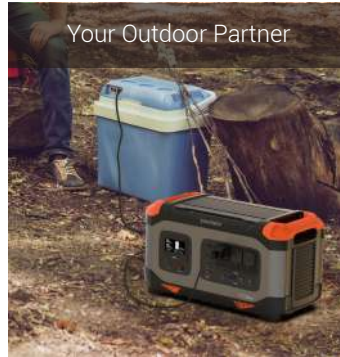

Any Device, Any Time

Variety of Powering  
Options(AC,DC 12V&USB)

Your Outdoor Partner